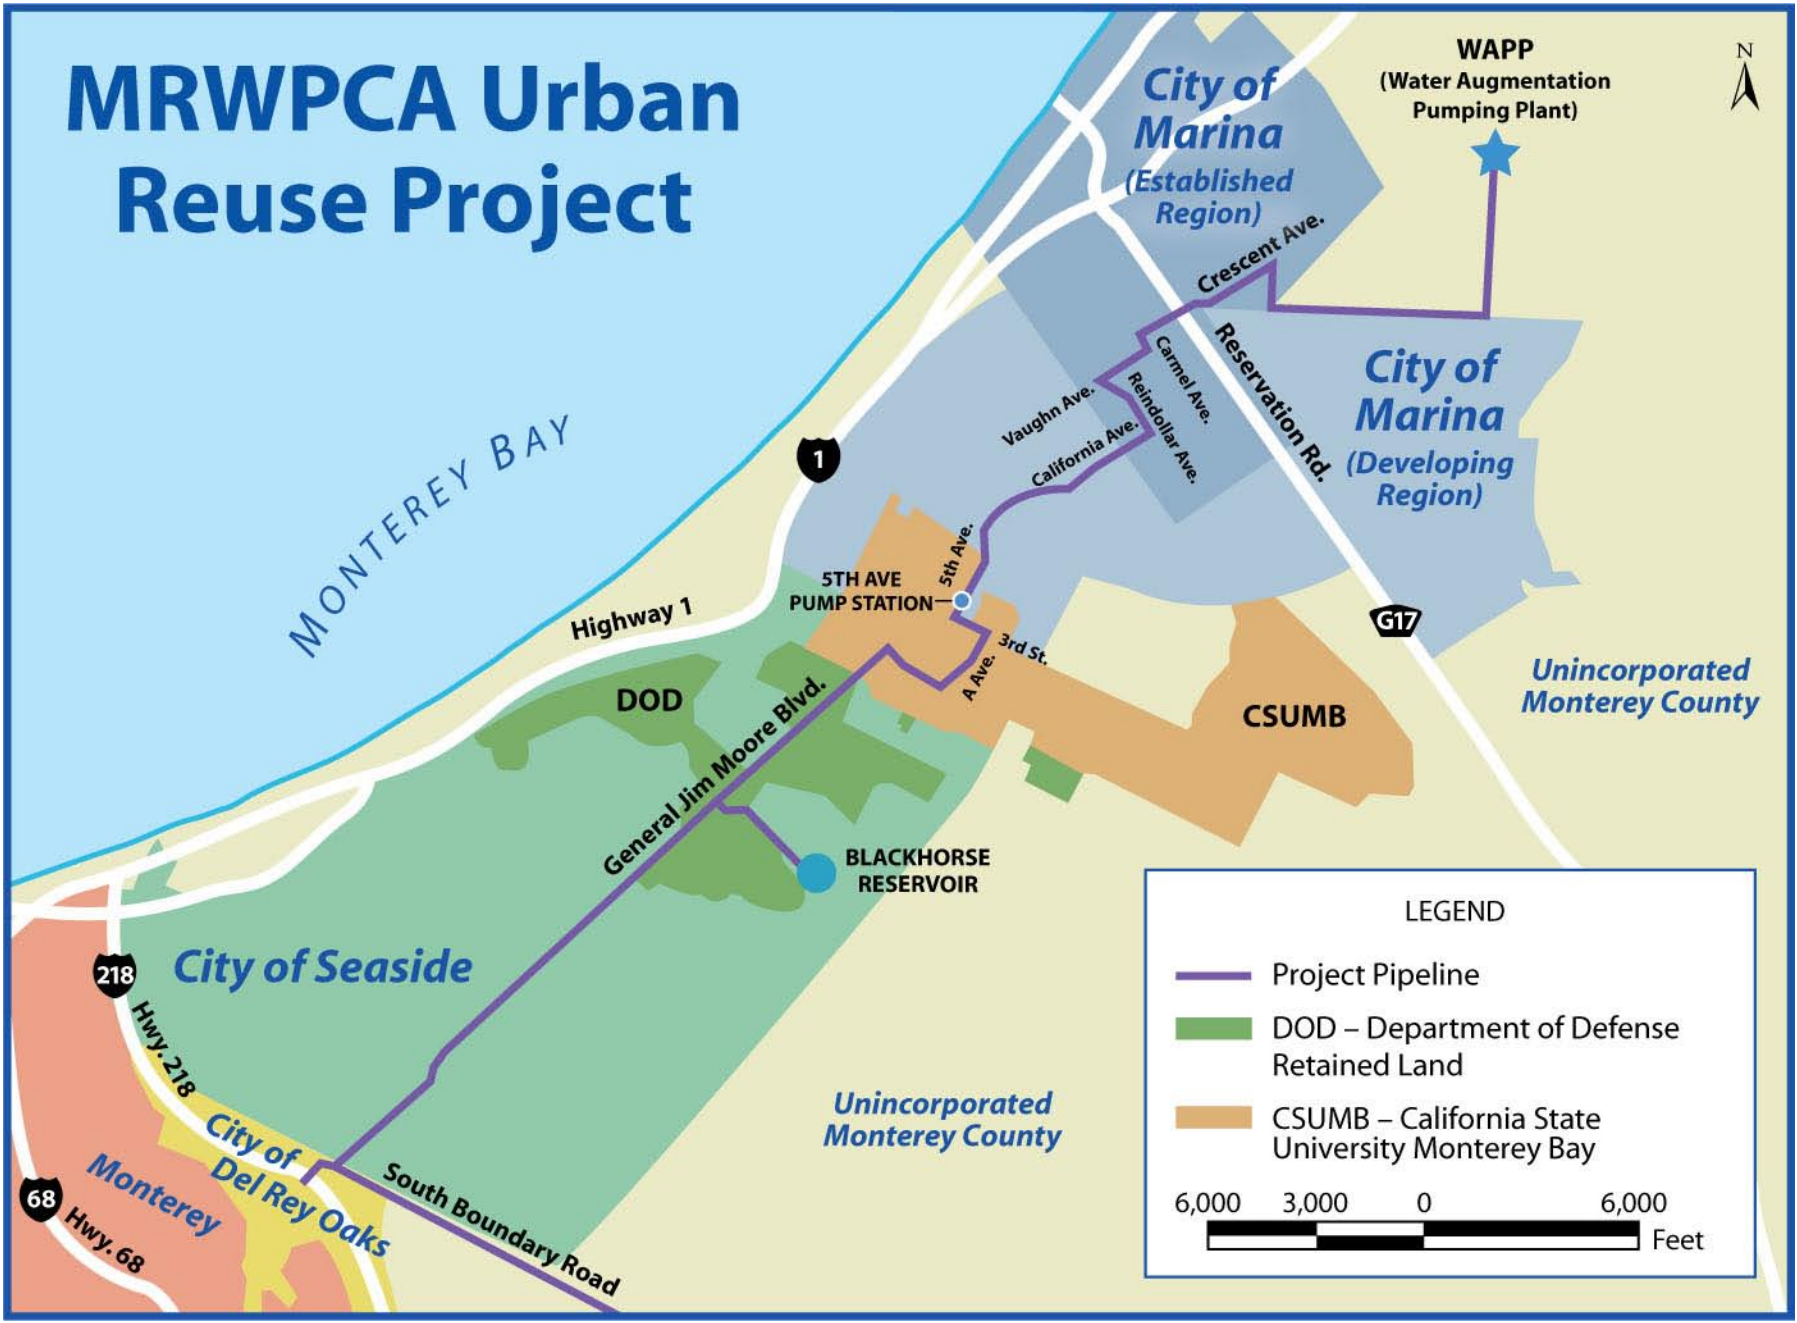

MRWPCA Urban Reuse Project

WAPP
(Water Augmentation Pumping Plant)

City of Marina
(Established Region)

City of Marina
(Developing Region)

Unincorporated Monterey County

City of Seaside

City of Del Rey Oaks

Unincorporated Monterey County

LEGEND

- Project Pipeline
- DOD – Department of Defense Retained Land
- CSUMB – California State University Monterey Bay

6,000 3,000 0 6,000 Feet